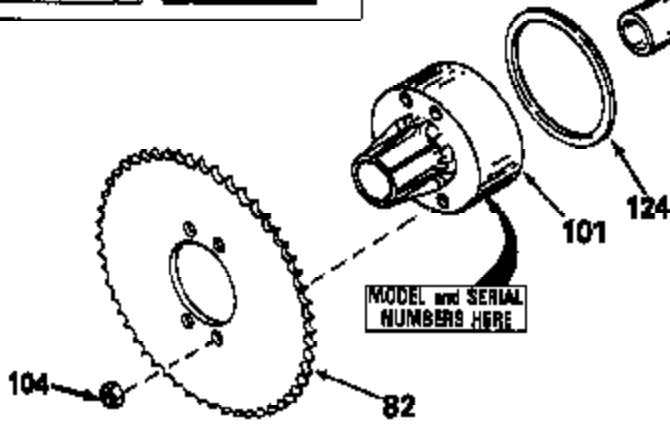

JOIST

SICHER IST DAS:
DAS ORIGINAL

47	48
47A	48A
47B	48B
47C	48C
47D	48D
47E	48E
47H	48H
47L	48L

47M	48M
47P	48P
47R	48R
47V	48V
47W	48W
47X	48X

Ref #	Part Number	Qty	Description
13	778067		Gear, Bevel (16 teeth)
14	778131		Gear, Pinion (16 teeth) (Steel)
17	786040		Pin, Drive
26	792018		Ring, Retaining
31	780001		Washer (3/4" ID x 1-1/2" OD x 1/16" t hick)
31A	780096		Washer, Thrust
47E	774284		Axle (12-3/8" long)
48E	774285		Axle (16-13/16" long)
82	786043		Sprocket. No Teeth 54. O.D. 8.823
82	786051		Sprocket. No Teeth 60. O.D. 9.841
82	786070		Sprocket. No Teeth 48. O.D. 7.920
82	786041A		Sprocket. No Teeth 45. O.D. 7.389
82	786042	100-163	Sprocket. No Teeth 40. O.D. 6.650
90	788067B	Peerless	Grease (32 oz. bottle Bentonite greas e)
101	774073		Differential Carrier Hsg (Incl. 137)
102	774073		Differential Carrier Hsg (Incl. 139)
103	792041		Screw, 5/16-18 x 3-3/4"
104A	792061		Washer, Flat, 5/16"
104	792042		Nut, Lock, 5/16-18 (Use as required)
137	780077		Bushing (3/4" ID x 1-1/16" OD x 2-1/1 6" long)
139	780077		Bushing (3/4 ID x 1-1/16" OD x 2-1/16 " long)